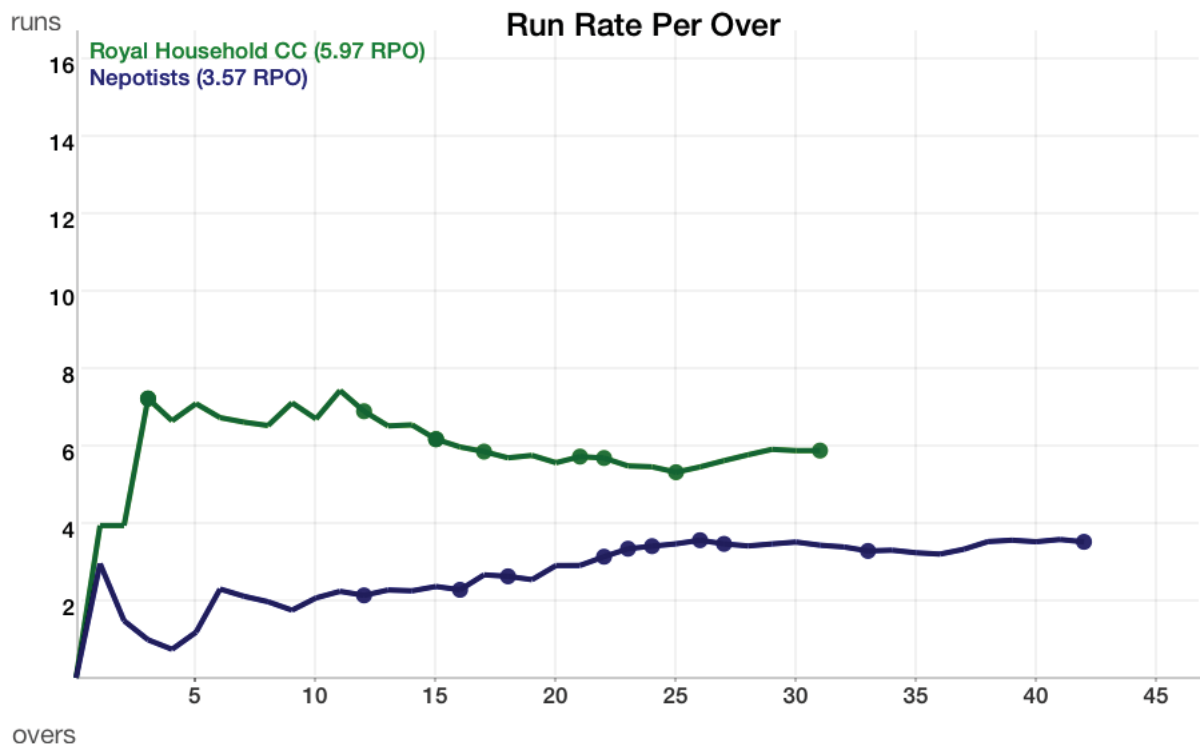

Royal Household CC vs Nepotists

WORM