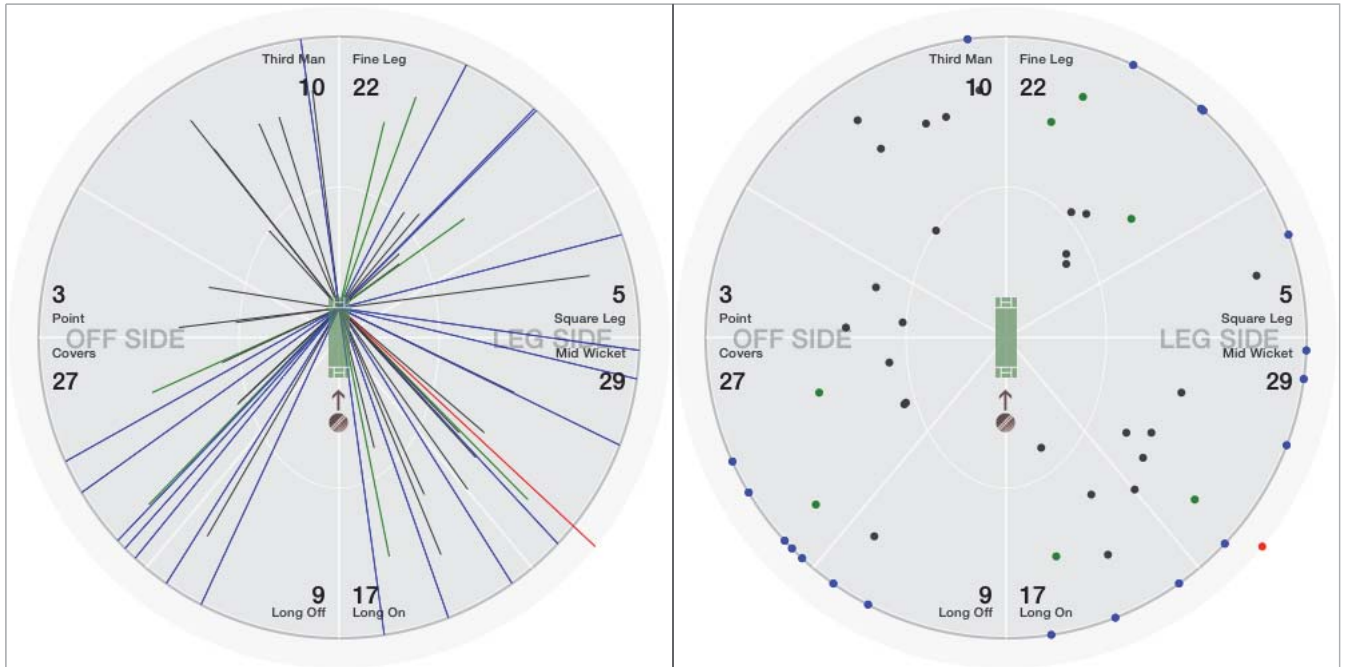

NEPOTISTS Batting (ROYAL HOUSEHOLD CC Bowling)