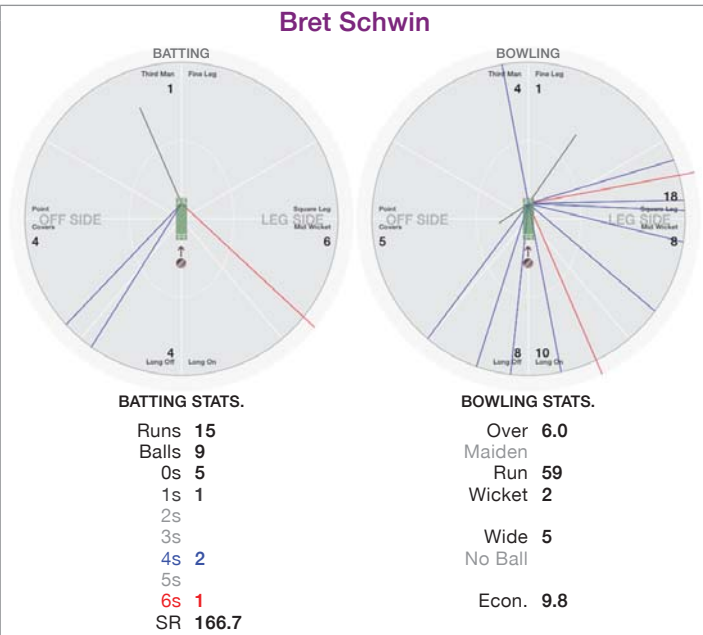

Royal Household CC vs Nepotists

Nepotists

Bret Schwin