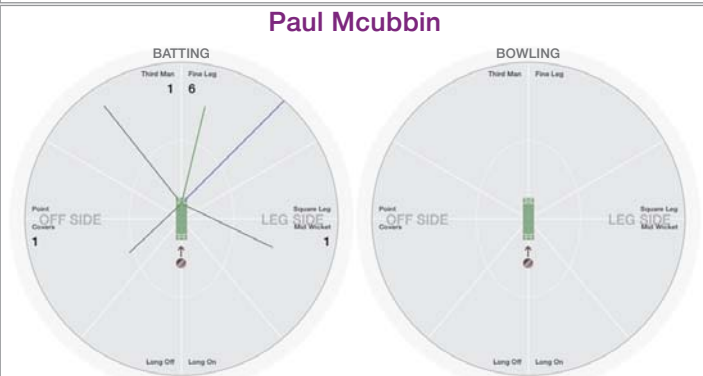

Carl Hoar

BATTING STATS.

Runs **17**
 Balls **47**
 0s **38**
 1s **5**
 2s **2**
 3s
 4s **2**
 5s
 6s
 SR **36.2**

BOWLING STATS.

Over
 Maiden
 Run
 Wicket
 Wide
 No Ball
 Econ.

Paul Mcubbin

BATTING STATS.

Runs **9**
 Balls **15**
 0s **10**
 1s **3**
 2s **1**
 3s
 4s **1**
 5s
 6s
 SR **60.0**

BOWLING STATS.

Over
 Maiden
 Run
 Wicket
 Wide
 No Ball
 Econ.

Ashish Nagre

BATTING STATS.

Runs **28**
 Balls **25**
 0s **16**
 1s **2**
 2s **1**
 3s
 4s **6**
 5s
 6s
 SR **112.0**