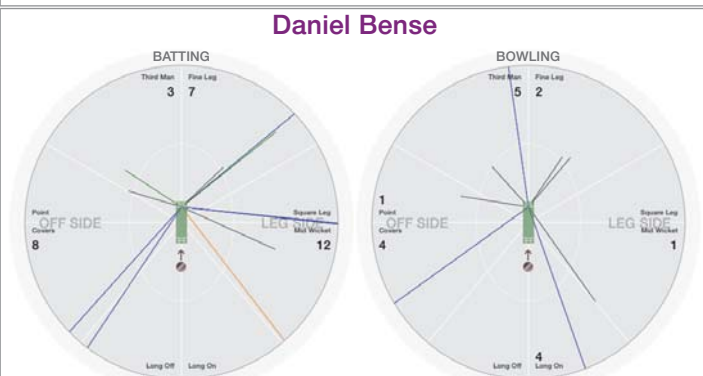

Over
 Maiden
 Run
 Wicket
 Wide
 No Ball
 Econ.

James Morris

BATTING STATS.

Runs 12
 Balls 7
 0s 2
 1s 2
 2s 1
 3s
 4s 2
 5s
 6s
 SR 171.4

BOWLING STATS.

Over 10.0
 Maiden 3
 Run 23
 Wicket 3
 Wide 4
 No Ball
 Econ. 2.3

Nick O'Neil

BATTING STATS.

Runs 29
 Balls 22
 0s 11
 1s 5
 2s
 3s
 4s 6
 5s
 6s
 SR 131.8

BOWLING STATS.

Over 11.0
 Maiden 1
 Run 43
 Wicket
 Wide
 No Ball
 Econ. 3.9

Adam Allen-Turner

BATTING STATS.

Runs 3
 Balls 13
 0s 10
 1s 3
 2s
 3s
 4s
 5s
 6s
 SR 23.1

BOWLING STATS.

Over 6.0
 Maiden 3
 Run 14
 Wicket 1
 Wide
 No Ball 1
 Econ. 2.3

Daniel Bense

BATTING STATS.

Runs 30
 Balls 21
 0s 10
 1s 3
 2s 2
 3s 1
 4s 5
 5s
 6s
 SR 142.9

BOWLING STATS.

Over 4.0
 Maiden 19
 Run 19
 Wicket
 Wide
 No Ball 2
 Econ. 4.8