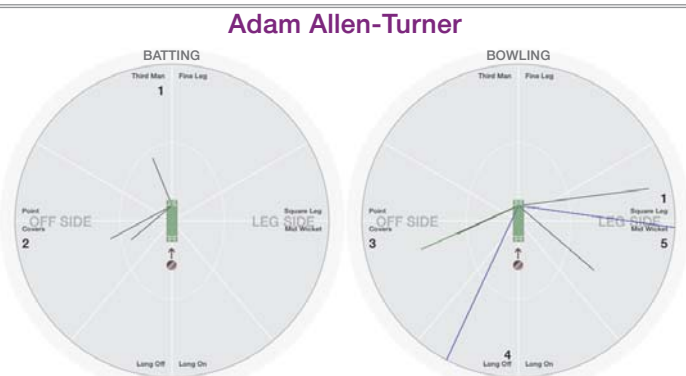

Over
 Maiden
 Run
 Wicket
 Wide
 No Ball
 Econ.

James Morris

BATTING STATS.

Runs 12
 Balls 7
 0s 2
 1s 2
 2s 1
 3s
 4s 2
 5s
 6s
 SR 171.4

BOWLING STATS.

Over 10.0
 Maiden 3
 Run 23
 Wicket 3
 Wide 4
 No Ball
 Econ. 2.3

Nick O'Neil

BATTING STATS.

Runs 29
 Balls 22
 0s 11
 1s 5
 2s
 3s
 4s 6
 5s
 6s
 SR 131.8

BOWLING STATS.

Over 11.0
 Maiden 1
 Run 43
 Wicket
 Wide
 No Ball
 Econ. 3.9

Adam Allen-Turner

BATTING STATS.

Runs 3
 Balls 13
 0s 10
 1s 3
 2s
 3s
 4s
 5s
 6s
 SR 23.1

BOWLING STATS.

Over 6.0
 Maiden 3
 Run 14
 Wicket 1
 Wide
 No Ball 1
 Econ. 2.3

Daniel Bense

BATTING STATS.

Runs 30
 Balls 21
 0s 10
 1s 3
 2s 2
 3s 1
 4s 5
 5s
 6s
 SR 142.9

BOWLING STATS.

Over 4.0
 Maiden 19
 Run 19
 Wicket
 Wide
 No Ball 2
 Econ. 4.8