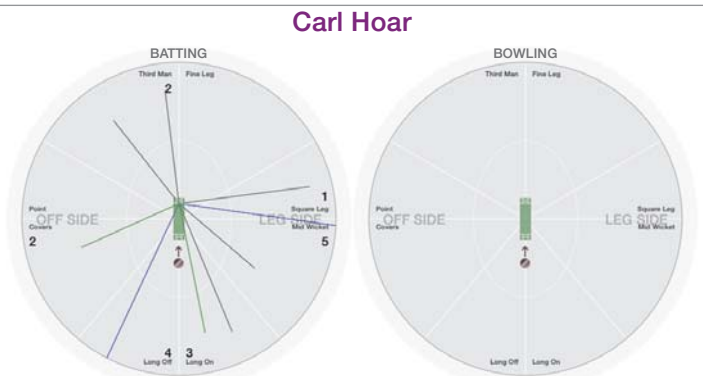

BOWLING STATS.

Over 6.0
 Maiden 3
 Run 14
 Wicket 1
 Wide
 No Ball 1
 Econ. 2.3

Daniel Bense

BATTING STATS.

Runs 30
 Balls 21
 0s 10
 1s 3
 2s 2
 3s 1
 4s 5
 5s
 6s
 SR 142.9

BOWLING STATS.

Over 4.0
 Maiden 19
 Run 19
 Wicket
 Wide
 No Ball 2
 Econ. 4.8

Royal Household CC vs Nepotists

Nepotists

Nilesh Thacker

BATTING STATS.

Runs **8**
 Balls **34**
 0s **30**
 1s **2**
 2s **1**
 3s
 4s **1**
 5s
 6s
 SR **23.5**

BOWLING STATS.

Over
 Maiden
 Run
 Wicket
 Wide
 No Ball
 Econ.

Carl Hoar

BATTING STATS.

Runs **17**
 Balls **47**
 0s **38**
 1s **5**
 2s **2**
 3s
 4s **2**
 5s
 6s
 SR **36.2**

BOWLING STATS.

Over
 Maiden
 Run
 Wicket
 Wide
 No Ball
 Econ.

Paul Mcubbin

BATTING STATS.