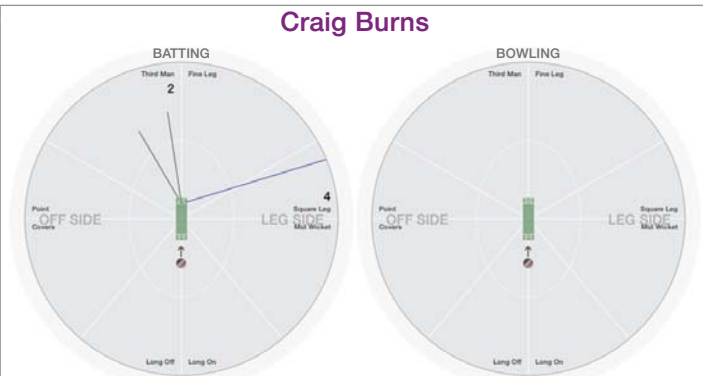

Runs **3**
 Balls **9**
 Os **7**
 1s **1**
 2s **1**
 3s
 4s
 5s
 6s
 SR **33.3**

BOWLING STATS.

Over
 Maiden
 Run
 Wicket
 Wide
 No Ball
 Econ.

Craig Nel (c)

BATTING STATS.

Runs **10**
 Balls **22**
 Os **14**
 1s **6**
 2s **2**
 3s
 4s
 5s
 6s
 SR **45.5**

BOWLING STATS.

Over
 Maiden
 Run
 Wicket
 Wide
 No Ball
 Econ.

Royal Household CC vs Nepotists

Royal Household CC

Craig Burns

BATTING STATS.

Runs 6
 Balls 9
 0s 6
 1s 2
 2s
 3s
 4s 1
 5s
 6s
 SR 66.7

BOWLING STATS.