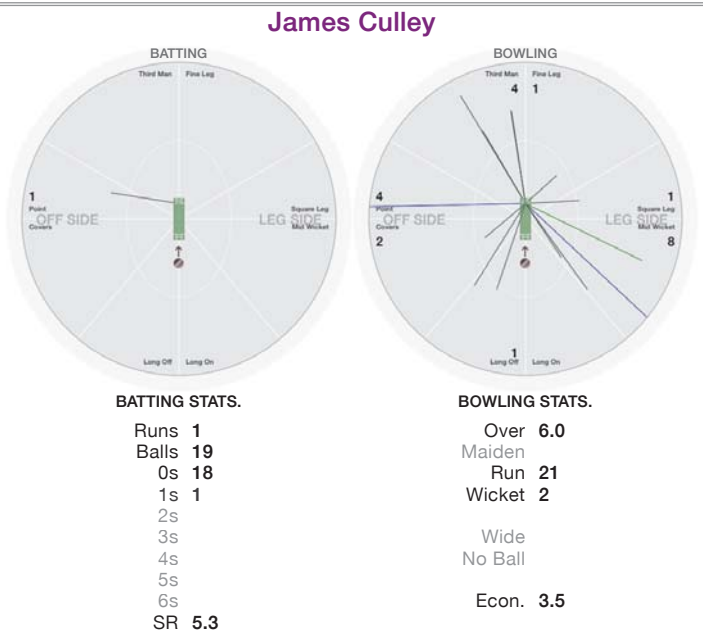

James Culley