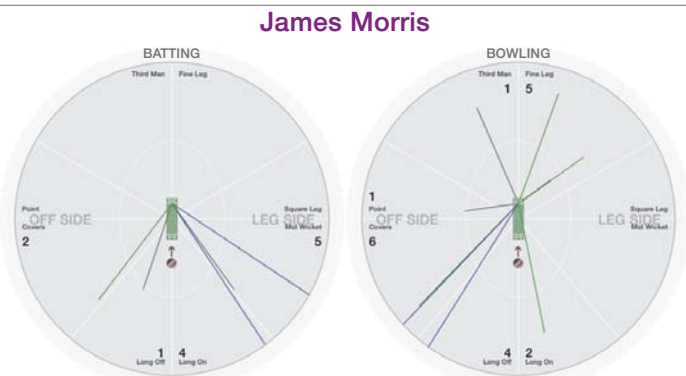

Shaun Baker (wk)

BATTING STATS.

Runs **41**
 Balls **41**
 Os **28**
 1s **3**
 2s **3**
 3s
 4s **5**
 5s
 6s **2**
 SR **100.0**

BOWLING STATS.

Over
 Maiden
 Run
 Wicket
 Wide
 No Ball
 Econ.

Nathan Gee

BATTING STATS.

Runs **3**
 Balls **9**
 Os **7**
 1s **1**
 2s **1**
 3s
 4s
 5s
 6s
 SR **33.3**

BOWLING STATS.

Over
 Maiden
 Run
 Wicket
 Wide
 No Ball
 Econ.

Craig Nel (c)

BATTING STATS.

Runs **10**
 Balls **22**
 Os **14**
 1s **6**
 2s **2**
 3s
 4s
 5s
 6s
 SR **45.5**

BOWLING STATS.

Over
 Maiden
 Run
 Wicket
 Wide
 No Ball
 Econ.

Royal Household CC vs Nepotists

Royal Household CC

Craig Burns

BATTING STATS.

Runs 6
 Balls 9
 0s 6
 1s 2
 2s
 3s
 4s 1
 5s
 6s
 SR 66.7

BOWLING STATS.

Over
 Maiden
 Run
 Wicket
 Wide
 No Ball
 Econ.

James Morris

BATTING STATS.

Runs 12
 Balls 7
 0s 2
 1s 2
 2s 1
 3s
 4s 2
 5s
 6s
 SR 171.4

BOWLING STATS.

Over 10.0
 Maiden 3
 Run 23
 Wicket 3
 Wide 4
 No Ball
 Econ. 2.3