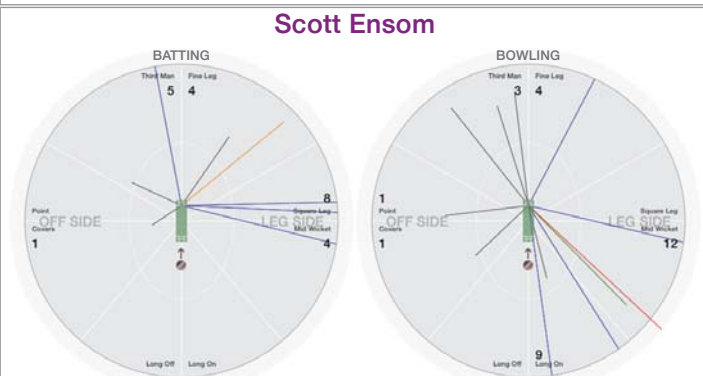

Scott Ensom

BATTING STATS.

Runs **22**
Balls **21**
Os **13**
1s **3**
2s
3s **1**
4s **4**
5s
6s
SR **104.8**

BOWLING STATS.

Over **10.2**
Maiden **2**
Run **32**
Wicket **6**
Wide
No Ball **2**
Econ. **3.1**