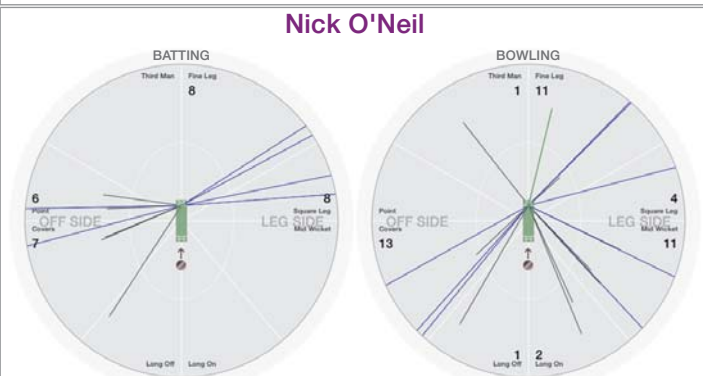

BOWLING STATS.

Over
 Maiden
 Run
 Wicket
 Wide
 No Ball
 Econ.

Royal Household CC vs Nepotists

Royal Household CC

Craig Burns

BATTING STATS.

Runs 6
 Balls 9
 0s 6
 1s 2
 2s
 3s
 4s 1
 5s
 6s
 SR 66.7

BOWLING STATS.

Over
 Maiden
 Run
 Wicket
 Wide
 No Ball
 Econ.

James Morris

BATTING STATS.

Runs 12
 Balls 7
 0s 2
 1s 2
 2s 1
 3s
 4s 2
 5s
 6s
 SR 171.4

BOWLING STATS.

Over 10.0
 Maiden 3
 Run 23
 Wicket 3
 Wide 4
 No Ball
 Econ. 2.3

Nick O'Neil

BATTING STATS.

Runs 29
 Balls 22
 0s 11
 1s 5
 2s
 3s
 4s 6
 5s
 6s
 SR 131.8

BOWLING STATS.

Over 11.0
 Maiden 1
 Run 43
 Wicket
 Wide
 No Ball
 Econ. 3.9

Adam Allen-Turner

BATTING STATS.

Runs 3
 Balls 13
 0s 10
 1s 3
 2s
 3s
 4s
 5s
 6s
 SR 23.1