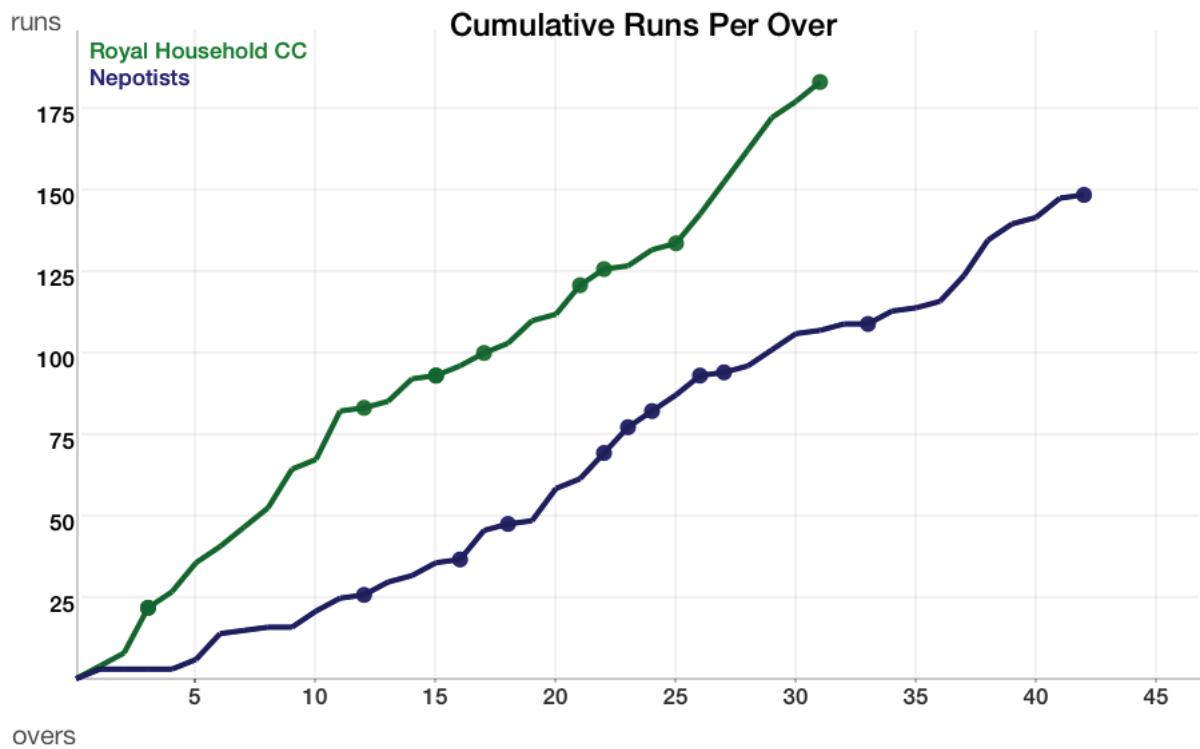

Royal Household CC vs Nepotists

WORM