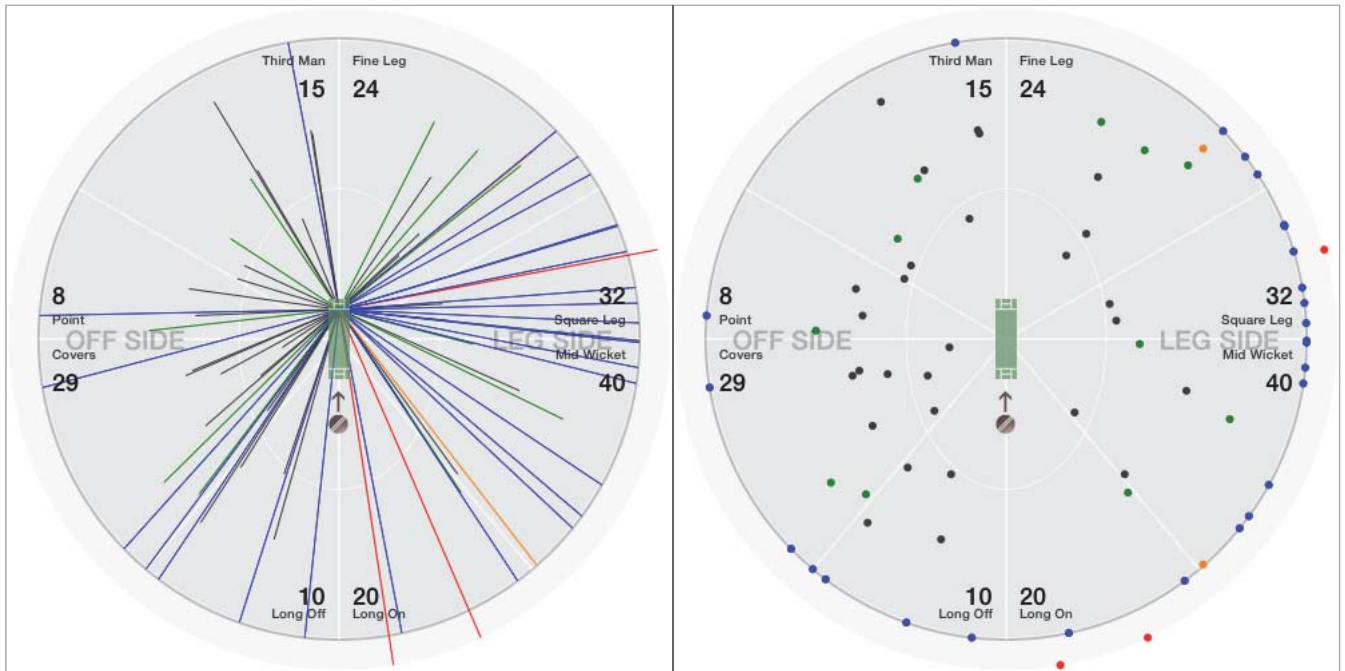

Royal Household CC vs Nepotists

Match Wagon

ROYAL HOUSEHOLD CC Batting (NEPOTISTS Bowling)