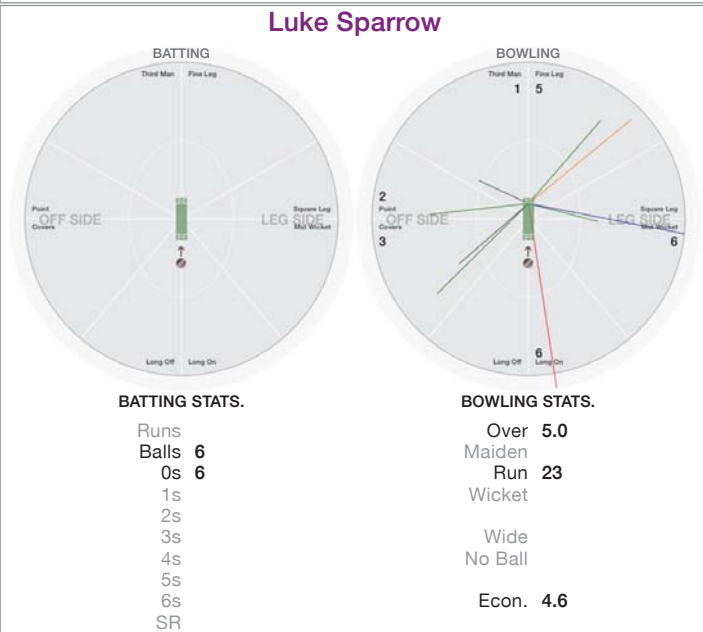

Luke Sparrow