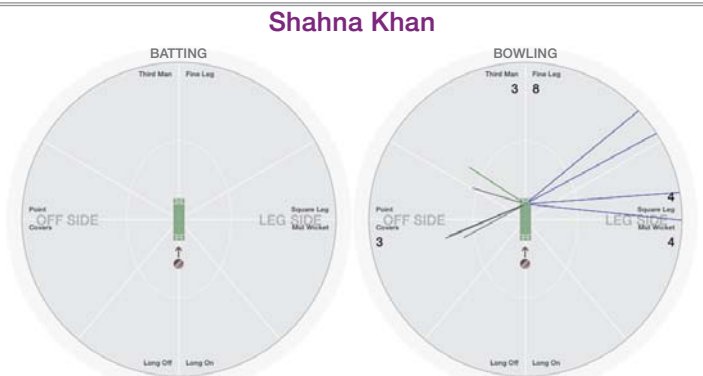

Runs **9**
 Balls **15**
 0s **10**
 1s **3**
 2s **1**
 3s
 4s **1**
 5s
 6s
 SR **60.0**

BOWLING STATS.

Over
 Maiden
 Run
 Wicket
 Wide
 No Ball
 Econ.

Ashish Nagre

BATTING STATS.

Runs **28**
 Balls **25**
 0s **16**
 1s **2**
 2s **1**
 3s
 4s **6**
 5s
 6s
 SR **112.0**

BOWLING STATS.

Over **0.3**
 Maiden
 Run **6**
 Wicket **1**
 Wide
 No Ball
 Econ. **20.0**

Damian Tambling

BATTING STATS.

Runs **5**
 Balls **16**
 0s **13**
 1s **1**
 2s **2**
 3s
 4s
 5s
 6s
 SR **31.2**

BOWLING STATS.

Over **5.0**
 Maiden
 Run **23**
 Wicket **4**
 Wide
 No Ball
 Econ. **4.6**

Shahna Khan

BATTING STATS.

Runs
 Balls **4**
 0s **4**
 1s
 2s
 3s
 4s
 5s
 6s
 SR

BOWLING STATS.

Over **4.0**
 Maiden
 Run **22**
 Wicket **1**
 Wide
 No Ball
 Econ. **5.5**