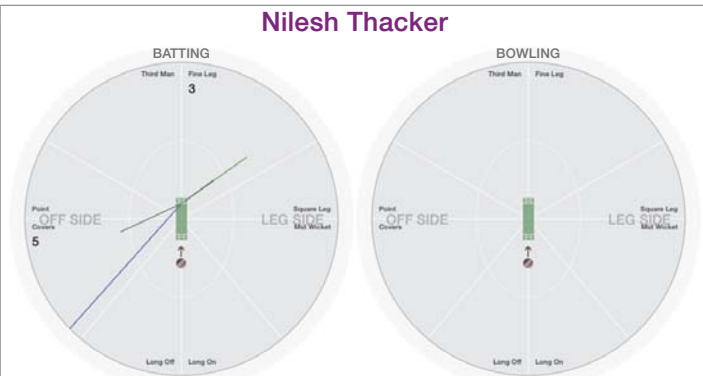

BOWLING STATS.

Over 6.0
 Maiden 3
 Run 14
 Wicket 1
 Wide
 No Ball 1
 Econ. 2.3

Daniel Bense

BATTING STATS.

Runs 30
 Balls 21
 0s 10
 1s 3
 2s 2
 3s 1
 4s 5
 5s
 6s
 SR 142.9

BOWLING STATS.

Over 4.0
 Maiden 19
 Run 19
 Wicket
 Wide
 No Ball 2
 Econ. 4.8

Royal Household CC vs Nepotists

Nepotists

Nilesh Thacker

BATTING STATS.

Runs **8**
 Balls **34**
 0s **30**
 1s **2**
 2s **1**
 3s
 4s **1**
 5s
 6s
 SR **23.5**

BOWLING STATS.

Over
 Maiden
 Run
 Wicket
 Wide
 No Ball
 Econ.