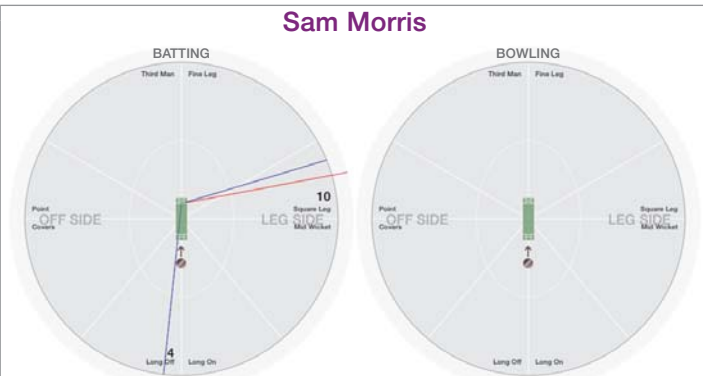

Royal Household CC vs Nepotists

Match Wagon

ROYAL HOUSEHOLD CC Batting (NEPOTISTS Bowling)

NEPOTISTS Batting (ROYAL HOUSEHOLD CC Bowling)

Royal Household CC vs Nepotists

Royal Household CC

Sam Morris

BATTING STATS.

Runs **14**
 Balls **10**
 Os **7**
 1s
 2s
 3s
 4s **2**
 5s
 6s **1**
 SR **140.0**

BOWLING STATS.

Over
 Maiden
 Run
 Wicket
 Wide
 No Ball
 Econ.

Greg Holmes

BATTING STATS.

Runs **8**
 Balls **8**
 Os **5**
 1s
 2s **2**
 3s
 4s **1**
 5s
 6s
 SR **100.0**