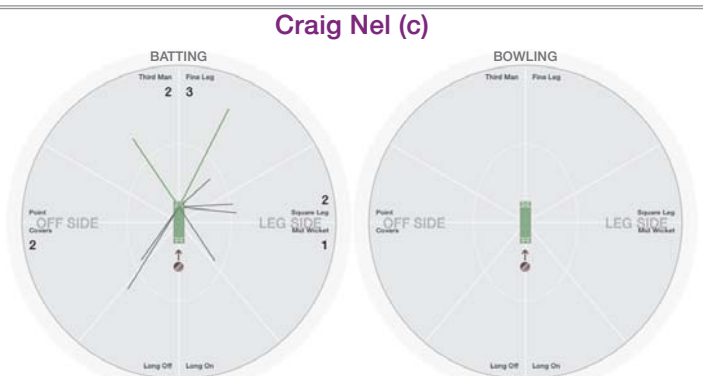

Runs **14**
 Balls **10**
 Os **7**
 1s
 2s
 3s
 4s **2**
 5s
 6s **1**
 SR **140.0**

BOWLING STATS.

Over
 Maiden
 Run
 Wicket
 Wide
 No Ball
 Econ.

Greg Holmes

BATTING STATS.

Runs **8**
 Balls **8**
 Os **5**
 1s
 2s **2**
 3s
 4s **1**
 5s
 6s
 SR **100.0**

Shaun Baker (wk)

BATTING STATS.

Runs **41**
 Balls **41**
 Os **28**
 1s **3**
 2s **3**
 3s
 4s **5**
 5s
 6s **2**
 SR **100.0**

BOWLING STATS.

Over
 Maiden
 Run
 Wicket
 Wide
 No Ball
 Econ.

Nathan Gee

BATTING STATS.

Runs **3**
 Balls **9**
 Os **7**
 1s **1**
 2s **1**
 3s
 4s
 5s
 6s
 SR **33.3**

BOWLING STATS.

Over
 Maiden
 Run
 Wicket
 Wide
 No Ball
 Econ.

Craig Nel (c)

BATTING STATS.

Runs **10**
 Balls **22**
 Os **14**
 1s **6**
 2s **2**
 3s
 4s
 5s
 6s
 SR **45.5**