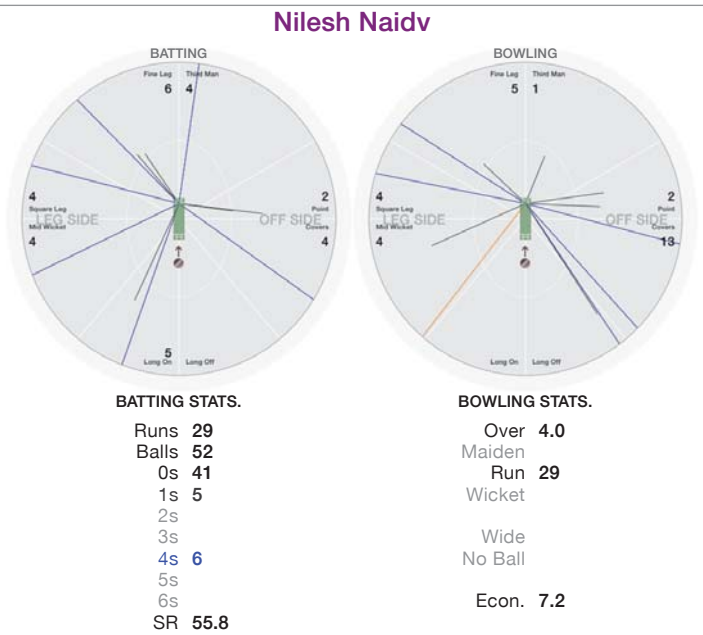

Nilesh Naidv