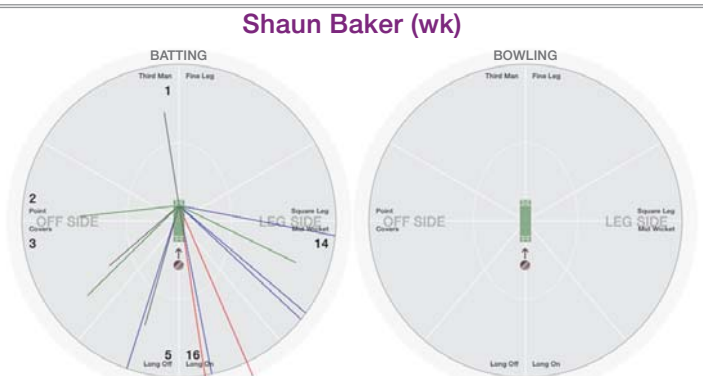

Runs **14**
 Balls **10**
 Os **7**
 1s
 2s
 3s
 4s **2**
 5s
 6s **1**
 SR **140.0**

BOWLING STATS.

Over
 Maiden
 Run
 Wicket
 Wide
 No Ball
 Econ.

Greg Holmes

BATTING STATS.

Runs **8**
 Balls **8**
 Os **5**
 1s
 2s **2**
 3s
 4s **1**
 5s
 6s
 SR **100.0**

BOWLING STATS.

Over
 Maiden
 Run
 Wicket
 Wide
 No Ball
 Econ.

Scott Ensom

BATTING STATS.

Runs **22**
 Balls **21**
 Os **13**
 1s **3**
 2s
 3s **1**
 4s **4**
 5s
 6s
 SR **104.8**

BOWLING STATS.

Over **10.2**
 Maiden **2**
 Run **32**
 Wicket **6**
 Wide
 No Ball **2**
 Econ. **3.1**

Shaun Baker (wk)

BATTING STATS.

Runs **41**
 Balls **41**
 Os **28**
 1s **3**
 2s **3**
 3s
 4s **5**
 5s
 6s **2**
 SR **100.0**

BOWLING STATS.

Over
 Maiden
 Run
 Wicket
 Wide
 No Ball
 Econ.

Nathan Gee

BATTING STATS.