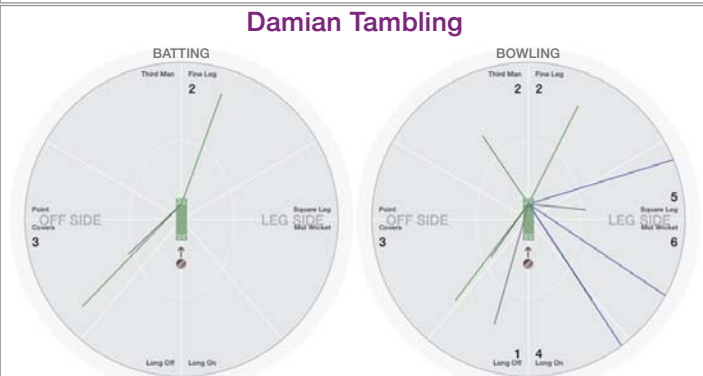

Carl Hoar

BATTING STATS.

Runs **17**
 Balls **47**
 0s **38**
 1s **5**
 2s **2**
 3s
 4s **2**
 5s
 6s
 SR **36.2**

BOWLING STATS.

Over
 Maiden
 Run
 Wicket
 Wide
 No Ball
 Econ.

Paul Mcubbin

BATTING STATS.

Runs **9**
 Balls **15**
 0s **10**
 1s **3**
 2s **1**
 3s
 4s **1**
 5s
 6s
 SR **60.0**

BOWLING STATS.

Over
 Maiden
 Run
 Wicket
 Wide
 No Ball
 Econ.

Ashish Nagre

BATTING STATS.

Runs **28**
 Balls **25**
 0s **16**
 1s **2**
 2s **1**
 3s
 4s **6**
 5s
 6s
 SR **112.0**

BOWLING STATS.

Over **0.3**
 Maiden
 Run **6**
 Wicket **1**
 Wide
 No Ball
 Econ. **20.0**

Damian Tambling

BATTING STATS.

Runs **5**
 Balls **16**
 0s **13**
 1s **1**
 2s **2**
 3s
 4s
 5s
 6s
 SR **31.2**