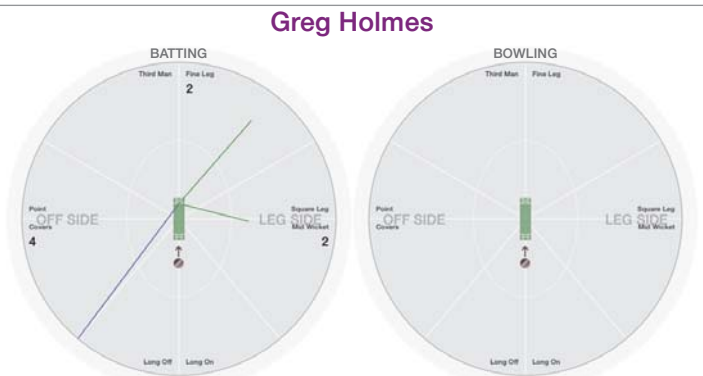

Royal Household CC vs Nepotists

Match Wagon

ROYAL HOUSEHOLD CC Batting (NEPOTISTS Bowling)

NEPOTISTS Batting (ROYAL HOUSEHOLD CC Bowling)

Royal Household CC vs Nepotists

Royal Household CC

Sam Morris

BATTING STATS.

Runs **14**
 Balls **10**
 Os **7**
 1s
 2s
 3s
 4s **2**
 5s
 6s **1**
 SR **140.0**

BOWLING STATS.

Over
 Maiden
 Run
 Wicket
 Wide
 No Ball
 Econ.

Greg Holmes

BATTING STATS.

Runs **8**
 Balls **8**
 Os **5**
 1s
 2s **2**
 3s
 4s **1**
 5s
 6s
 SR **100.0**