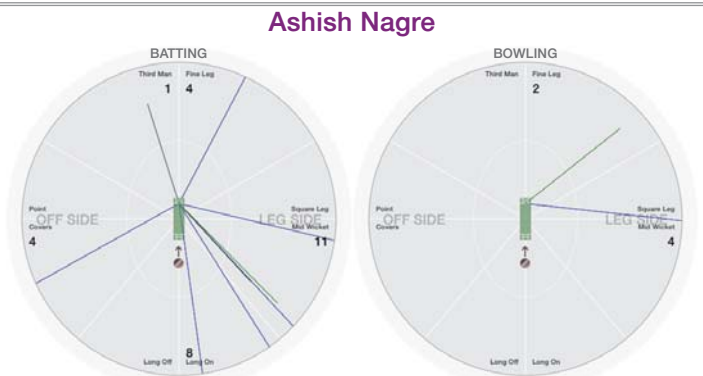

Carl Hoar

BATTING STATS.

Runs **17**
 Balls **47**
 0s **38**
 1s **5**
 2s **2**
 3s
 4s **2**
 5s
 6s
 SR **36.2**

BOWLING STATS.

Over
 Maiden
 Run
 Wicket
 Wide
 No Ball
 Econ.

Paul Mcubbin

BATTING STATS.

Runs **9**
 Balls **15**
 0s **10**
 1s **3**
 2s **1**
 3s
 4s **1**
 5s
 6s
 SR **60.0**

BOWLING STATS.

Over
 Maiden
 Run
 Wicket
 Wide
 No Ball
 Econ.

Ashish Nagre

BATTING STATS.

Runs **28**
 Balls **25**
 0s **16**
 1s **2**
 2s **1**
 3s
 4s **6**
 5s
 6s
 SR **112.0**