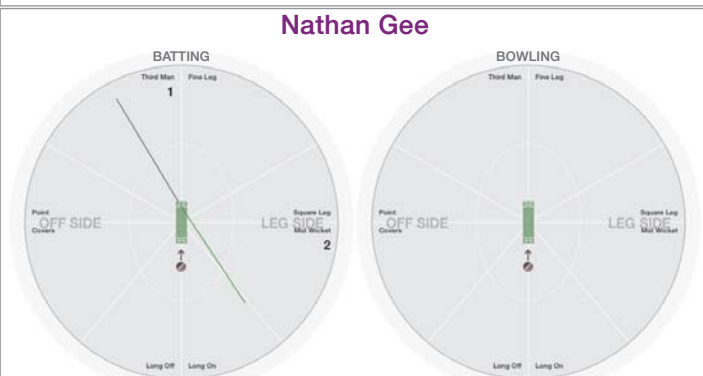

Runs **14**
 Balls **10**
 Os **7**
 1s
 2s
 3s
 4s **2**
 5s
 6s **1**
 SR **140.0**

BOWLING STATS.

Over
 Maiden
 Run
 Wicket
 Wide
 No Ball
 Econ.

Greg Holmes

BATTING STATS.

Runs **8**
 Balls **8**
 Os **5**
 1s
 2s **2**
 3s
 4s **1**
 5s
 6s
 SR **100.0**

Shaun Baker (wk)

BATTING STATS.

Runs **41**
 Balls **41**
 Os **28**
 1s **3**
 2s **3**
 3s
 4s **5**
 5s
 6s **2**
 SR **100.0**

BOWLING STATS.

Over
 Maiden
 Run
 Wicket
 Wide
 No Ball
 Econ.

Nathan Gee

BATTING STATS.

Runs **3**
 Balls **9**
 Os **7**
 1s **1**
 2s **1**
 3s
 4s
 5s
 6s
 SR **33.3**

BOWLING STATS.

Over
 Maiden
 Run
 Wicket
 Wide
 No Ball
 Econ.

Craig Nel (c)

BATTING STATS.

Runs **10**
 Balls **22**
 Os **14**
 1s **6**
 2s **2**
 3s
 4s
 5s
 6s
 SR **45.5**